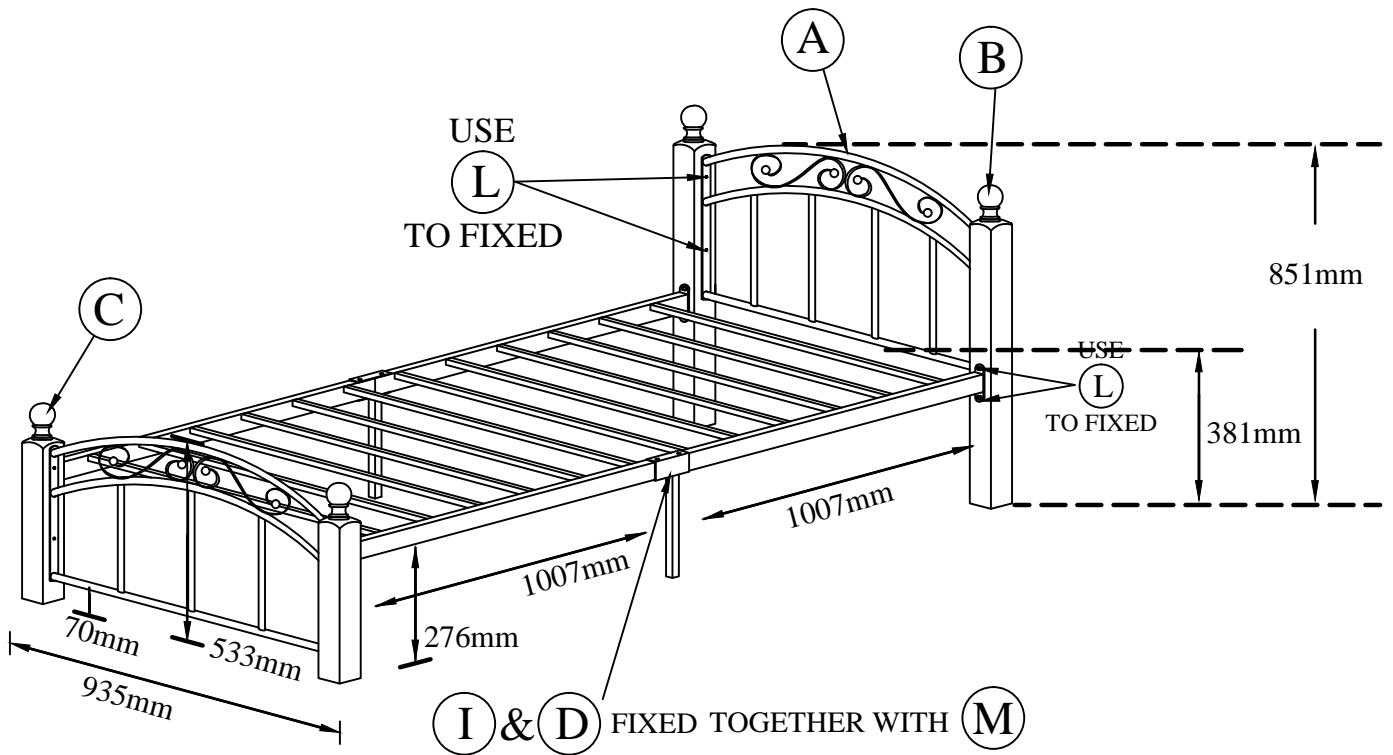

AT 6077 SINGLE BED

PART LIST

<p>A. Headboard (1pc) &amp; Footboard (1pc)</p>	<p>B. Woodpost "H" (2pcs)</p>	<p>C. Woodpost "L" (2pcs)</p>	<p>D. Right Metal Slat (1pc) &amp; Left Metal Slat (1pc)</p> <p>I. Side Rail Legs (2pcs)</p>
---	-------------------------------	-------------------------------	--

HARDWARE LIST

K1.		L Allen Key M4		1 pc
K2.		L Allen Key M5		1 pc
L.		M6 x 25mm Bolt	Head&Back Board / Siderail	16 pcs
M.		M8 x 70mm Bolt With Hex Nut	Metal Slat	4 pcs